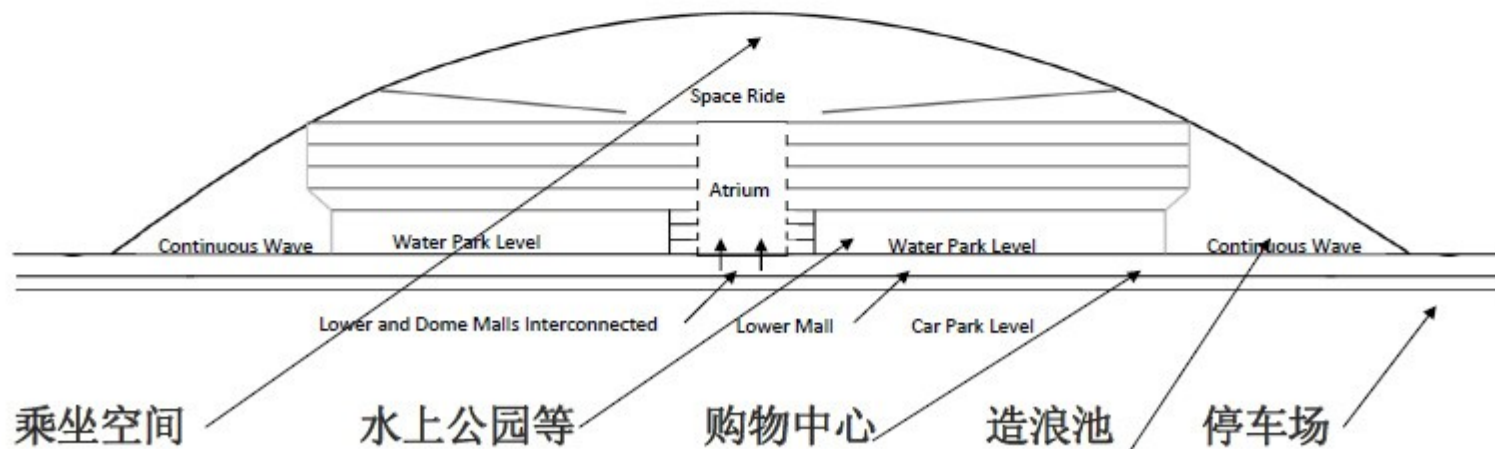

# 热带湖

## Plan View of Tropical Lagoon

A surfing destination for seasoned surfers and beginners alike. The continuous wave pool will be a world first, with non-stop waves programed for the mast daring wave-rider or the boogie-board beginner.

# THE DOME SHOPPING MALL LEVELS 不同层次