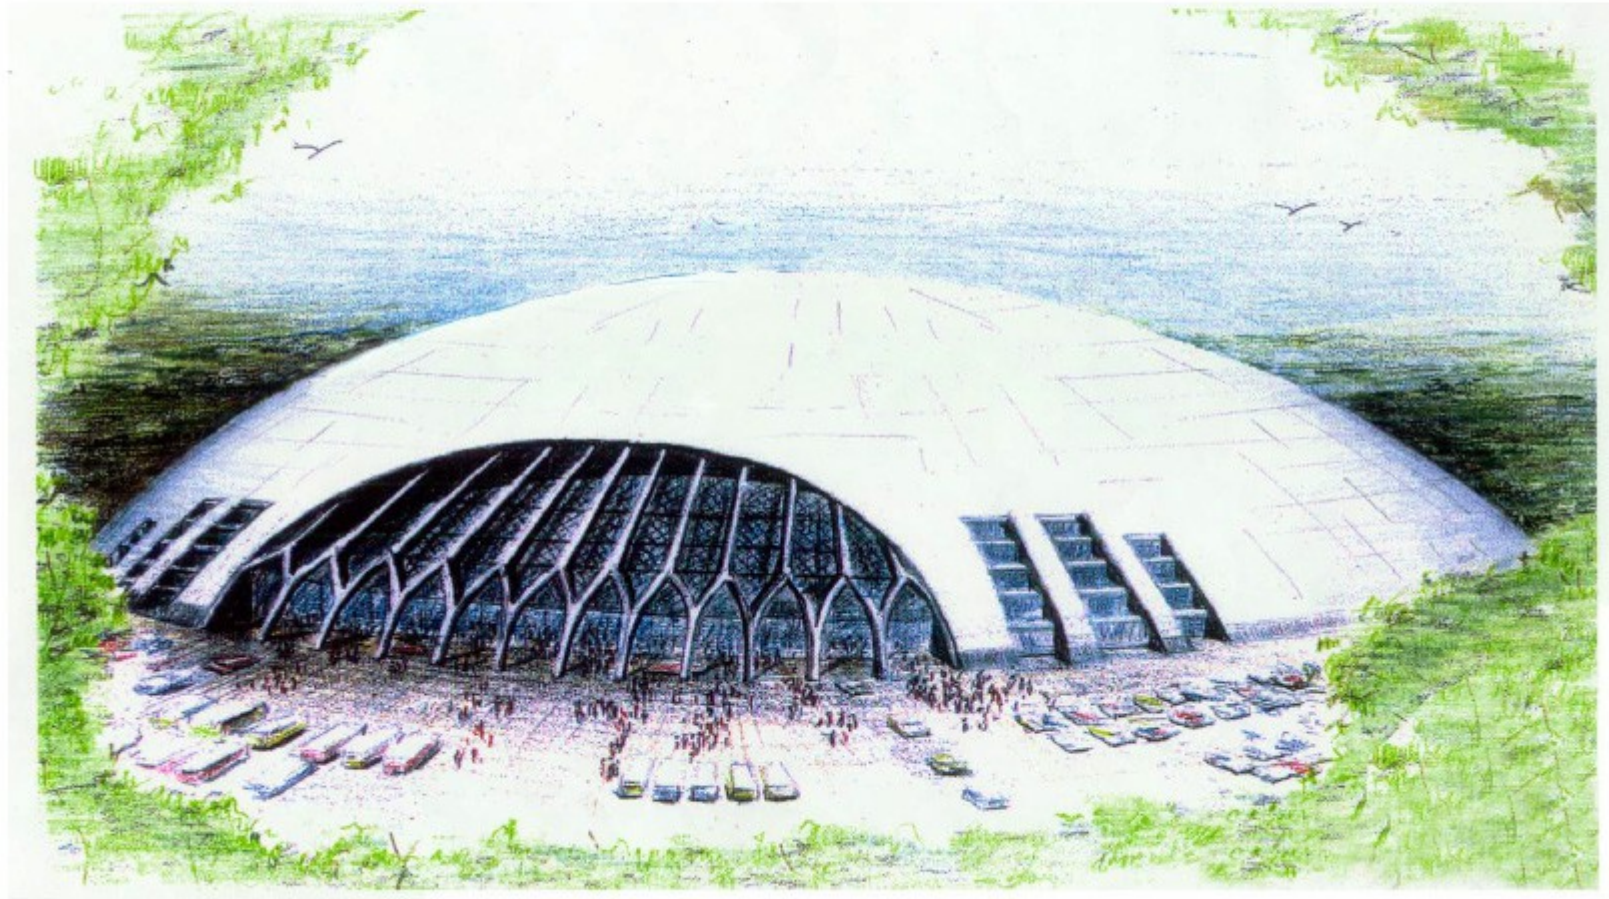

## 两穹顶特点

### The Space Dome

The world's biggest indoor water park  
800 metres long sandy beach  
Water slides and tropical lagoons  
Never-ending surf waves  
Surf boarding and boogie boards  
Submarine tropical reef tour, Scuba diving  
Ride to Space in a 4-man "space craft"  
Visit a full size replica of the International  
Space Station  
See the wonders of outer space through  
the world's largest ever movie screen  
Do a space walk in a space suit  
Numerous indoor leisure activities  
Large concert & convention stadium  
All this and much, much more!

### 太空穹顶

世界上最大的室内水上乐园  
长 800 米的沙滩  
水滑梯  
海浪波  
冲浪  
海底之旅, 潜水  
骑车到太空中有 4 人“飞船”  
参观国际空间站

通过世界上有史以来规模最大的电影屏幕  
看到外太空  
太空行走的航天服  
可以尝试太空服  
大型演唱会和会议场馆  
这一切以及更多, 更多!

# The Space Dome 太空穹顶